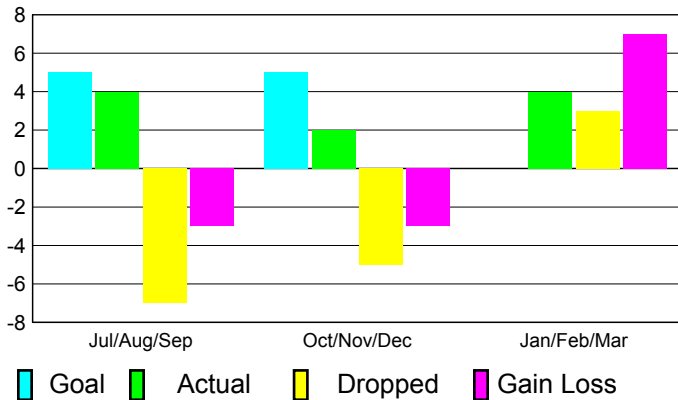

2010-2011 GMT Reports for District (or Undistricted) **District 324B1**

GMT: M NAGARAJAN

Location: INDIA

GMT CA: 6

CLUBS

Club Results
2010-2011

Clubs
2009-2010

Month	New Club Goal	Actual New Clubs	Actual Dropped Clubs	Gain/Loss of Clubs	Gain/Loss of Clubs
Jul/Aug/Sep	5	4	-7	-3	4
Oct/Nov/Dec	5	2	-5	-3	1
Jan/Feb/Mar	0	4	3	7	1
Totals	10	10	-9	1	6

Club Results 2010-2011

Goal, New, Dropped, Gain/Loss

Comparison of Club Gain/Loss

Current Year Compared to the Previous Year

YTD Status Quo Clubs 2010-2011

Status Quo Clubs Compared to Status Quo Members

MEMBERSHIP