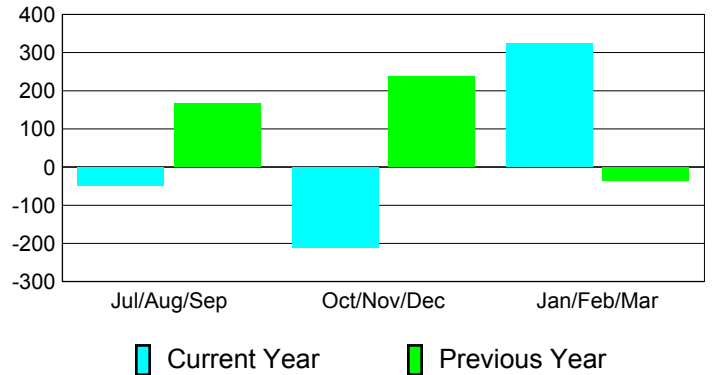

Membership Results
2010-2011

Membership
2009-2010

Month	Net Memb Goal	Actual New Memb	Actual Dropped Memb	Gain/Loss of Memb	Gain/Loss of Memb
Jul/Aug/Sep	150	298	-346	-48	167
Oct/Nov/Dec	300	174	-384	-210	237
Jan/Feb/Mar	100	419	-95	324	-35
Totals	550	891	-825	66	369

Membership Results 2010-2011

Goal, New, Dropped, Gain/Loss

Comparison of Membership Gain/Loss

Current Year Compared to the Previous Year

Gender Comparison 2010-2011

Jul/Aug/Sep

Oct/Nov/Dec

Jan/Feb/Mar