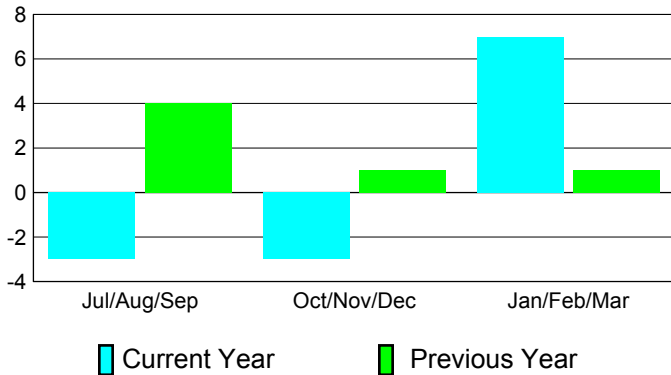

2010-2011 GMT Reports for District (or Undistricted) **District 324B1**

GMT: M NAGARAJAN

Location: INDIA

GMT CA: 6

CLUBS

Club Results
2010-2011

Clubs
2009-2010

Month	New Club Goal	Actual New Clubs	Actual Dropped Clubs	Gain/Loss of Clubs	Gain/Loss of Clubs
Jul/Aug/Sep	5	4	-7	-3	4
Oct/Nov/Dec	5	2	-5	-3	1
Jan/Feb/Mar	0	4	3	7	1
Totals	10	10	-9	1	6

Club Results 2010-2011

Goal, New, Dropped, Gain/Loss

Comparison of Club Gain/Loss

Current Year Compared to the Previous Year

YTD Status Quo Clubs 2010-2011

Status Quo Clubs Compared to Status Quo Members

MEMBERSHIP