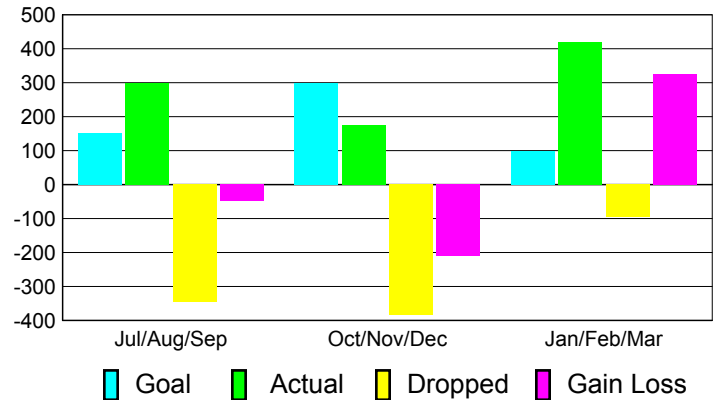

Membership Results 2010-2011

Goal, New, Dropped, Gain/Loss

Comparison of Membership Gain/Loss

Current Year Compared to the Previous Year